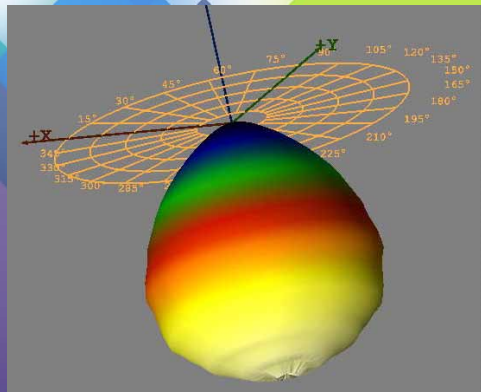

Model	DLL-1201-2.5"	DLL-1202-3"	DLL-1203-3,5"	DLL-1204-4"	DLL-1207-6"	DLL-1209-8"
Dimensions	A=90mm B=45mm C=80mm	A=110mm B=50mm C=95mm	A=115mm B=50mm C=100mm	A=140mm B=55mm C=120mm	A=180mm B=65mm C=165mm	A=230mm B=82mm C=208mm
Model	DLL-201-2.5"	DLL-202-3"	DLL-203-4"	DLL-206-6"	DLL-208-8"	
Dimensions	A=90mm B=54mm C=75mm	A=100mm B=50mm C=90mm	A=130mm B=66mm C=115mm	A=190mm B=70mm C=175mm	A=230mm B=85mm C=177mm	
Model		DLL-2001-3"	DLL-2002-4"	DLL-2003-6"	DLL-2004-8"	
Dimensions		A=110mm B=55mm C=100mm	A=145mm B=65mm C=130mm	A=205mm B=65mm C=180mm	A=255mm B=75mm C=220mm	
Model			DLL-1801-4"	DLL-1803-6"	DLL-1804-8"	
Dimensions			A=140mm B=48mm C=120mm	A=190mm B=58mm C=170mm	A=230mm B=58mm C=200mm	