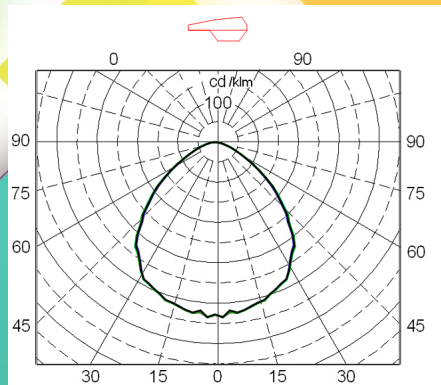

(The flux and efficiency may vary +/- 20%, depending on the LEDs)

Specifications are subject to change without notice,
for latest datasheet refer to web-site

WWW.BSM-BG.COM

LED

LED DOWNLIGHTS

LED

DLL SERIES

Model	DLL-1201-2.5"	DLL-1202-3"	DLL-1203-3,5"	DLL-1204-4"	DLL-1207-6"	DLL-1209-8"
Dimensions	A=90mm B=45mm C=80mm	A=110mm B=50mm C=95mm	A=115mm B=50mm C=100mm	A=140mm B=55mm C=120mm	A=180mm B=65mm C=165mm	A=230mm B=82mm C=208mm
Model	DLL-201-2.5"	DLL-202-3"	DLL-203-4"	DLL-206-6"	DLL-208-8"	
Dimensions	A=90mm B=54mm C=75mm	A=100mm B=50mm C=90mm	A=130mm B=66mm C=115mm	A=190mm B=70mm C=175mm	A=230mm B=85mm C=177mm	
Model		DLL-2001-3"	DLL-2002-4"	DLL-2003-6"	DLL-2004-8"	
Dimensions		A=110mm B=55mm C=100mm	A=145mm B=65mm C=130mm	A=205mm B=65mm C=180mm	A=255mm B=75mm C=220mm	
Model			DLL-1801-4"	DLL-1803-6"	DLL-1804-8"	
Dimensions			A=140mm B=48mm C=120mm	A=190mm B=58mm C=170mm	A=230mm B=58mm C=200mm	

LED brand	SAMSUNG, LG, EDISON
Power supply	AC 220-240V
LED driver	MEANWELL, TRIDONIC, PHILIPS, BSM
Beam Angle	120°
Power factor	≥0.92
Operation Lifetime	≥ 50,000 h
CR Index	CRI Ra≥65 (CRI Ra≥80 on request)
Color temperature	4000K +/- 300K (3000K,5000K,6000K on request)